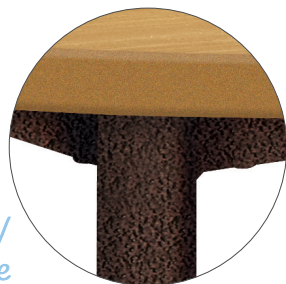

Antique Meeting Room Tables

PRODUCT INFORMATION SHEET

BSEN 1729
COMPLIANT

10
YEAR

Rectangular

45mm round
tube frame

Square

Solid 25mm MDF
tops with a hard
wearing laminate and
a matching coloured
2mm BURU edge

Contemporary meeting room
range of tables

Circular

Arc*

MDF Profile edge /
Black Copper Antique frame

BURU edge /
Black Antique frame

End Of Life Recycling Suggestions

All Metalliform products can be disassembled into their component parts (Wood, Metal & Plastic) and responsibly recycled through specialist service providers.